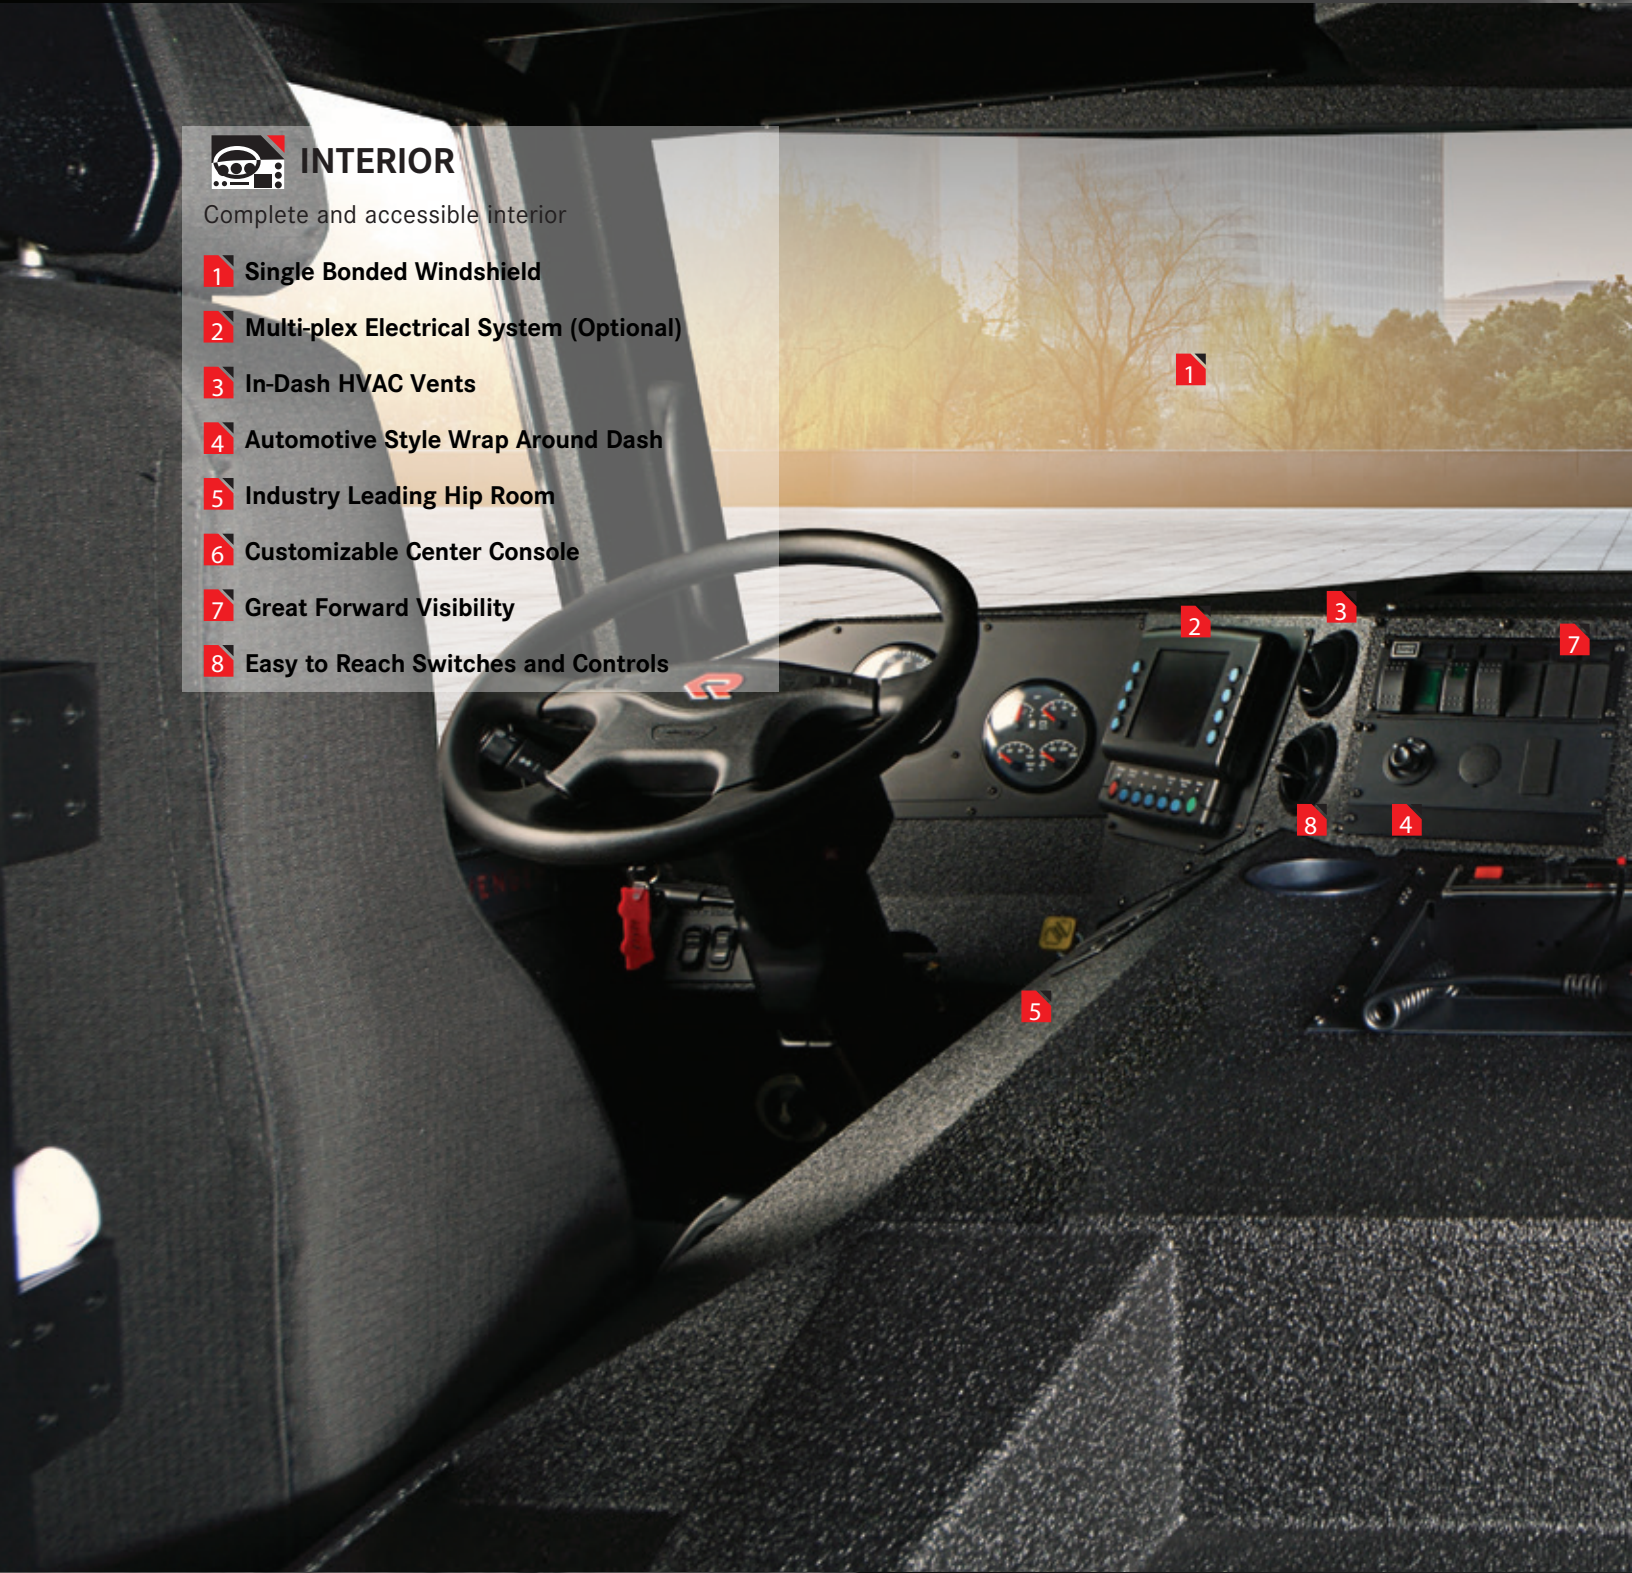

Angled Engine Tunnel for Crew Comfort

High Flow Crew Area HVAC

Multi-plex Electrical System (Optional)

Infinite Rear Wall Seat Placement

Suspended Pedals

In-Dash Defrost Vents

Heat to Floor

DURABLE CONSTRUCTION

AVENGER™

WORLD CLASS CUSTOM FIRE CHASSIS

INTERIOR

Complete and accessible interior

- 1 Single Bonded Windshield
- 2 Multi-plex Electrical System (Optional)
- 3 In-Dash HVAC Vents
- 4 Automotive Style Wrap Around Dash
- 5 Industry Leading Hip Room
- 6 Customizable Center Console
- 7 Great Forward Visibility
- 8 Easy to Reach Switches and Controls