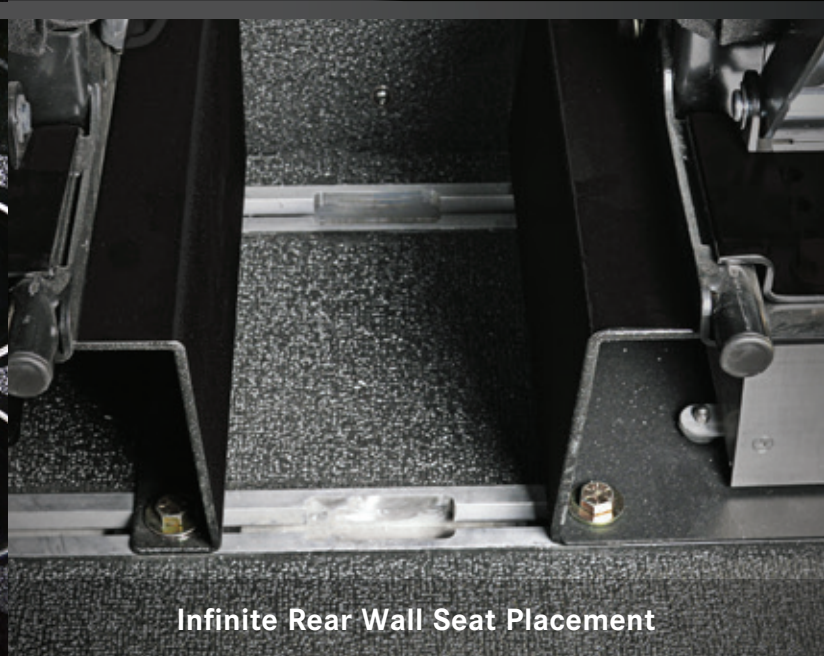

Angled Engine Tunnel for Crew Comfort

High Flow Crew Area HVAC

Multi-plex Electrical System (Optional)

Infinite Rear Wall Seat Placement

Suspended Pedals

In-Dash Defrost Vents

Heat to Floor

DURABLE CONSTRUCTION

- s Heavy Duty 3/16 Aluminum Plate
- s Heavy Duty Aluminum Extrusion Framing
- s Formed Front Fascia
- s Surpassed NFPA Standardized Side, Front & Roof Testing
- s Industry Leading Floor Space for Driver & Officer

FULL LENGTH OR BARRIER STYLE DOORS

Your choice of door length and style

17% Wider Seats Than Standard

Corrosion Resistant Federette

Integrated Horn and Wiper Switch

EMS compartments can be installed in rear floor track.