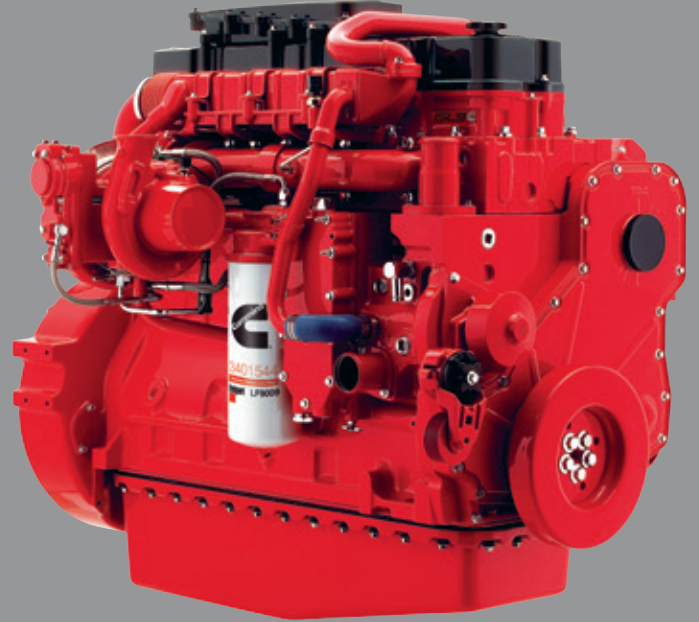

AVENGER^{TM}

WORLD CLASS CUSTOM FIRE CHASSIS

AVENGER PERFORMANCE OPTIONS

ENGINES

TYPE	RATINGS
Cummins ISL	380-450 HP/1150-1250 ft-lbs. torque

TRANSMISSIONS

TYPE	RATINGS
Allison	3000 EVS
Allison	4000 EVS

AXLES

TYPE	RATINGS
Steer	18k, 20k, 21.5k, 22.8k, 24k
IFS	20k, 24k
Drive	24k, 27k, 31.5k, 33k, 35k
Tandem	40k, 44k

Cummins Powered ISL